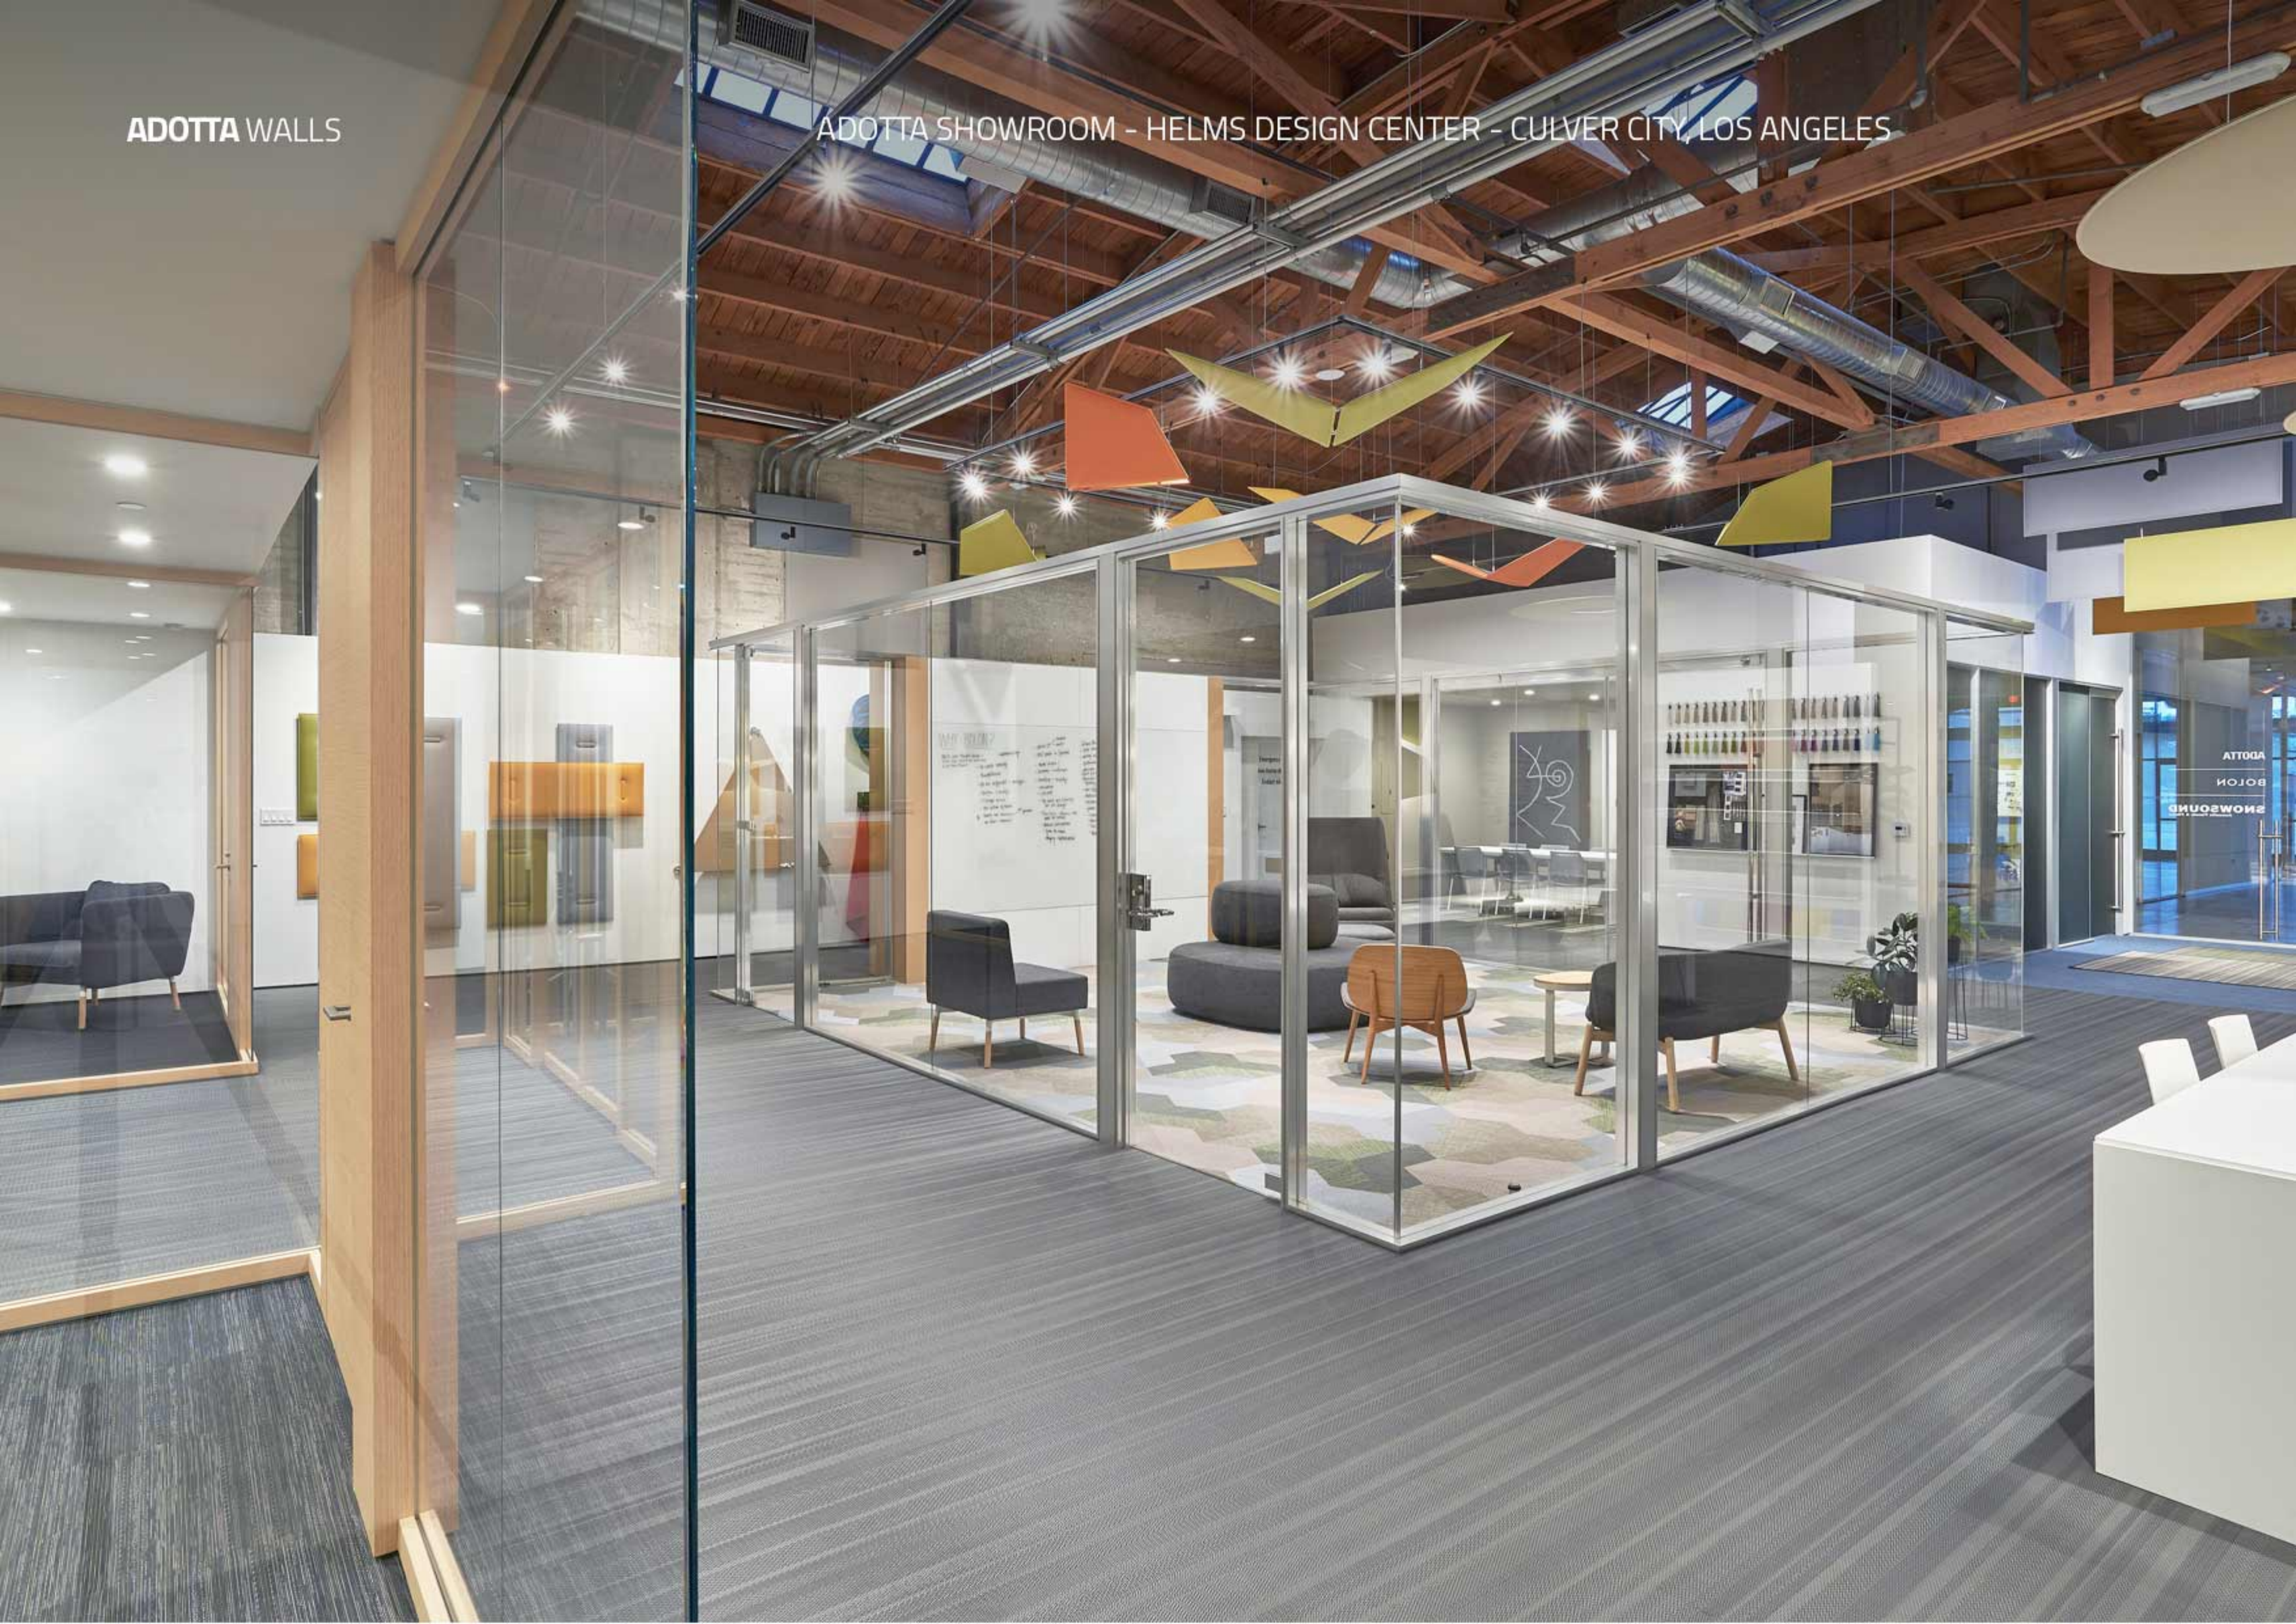

ADOTTA WALLS

ADOTTA SHOWROOM - HELMS DESIGN CENTER - CULVER CITY, LOS ANGELES