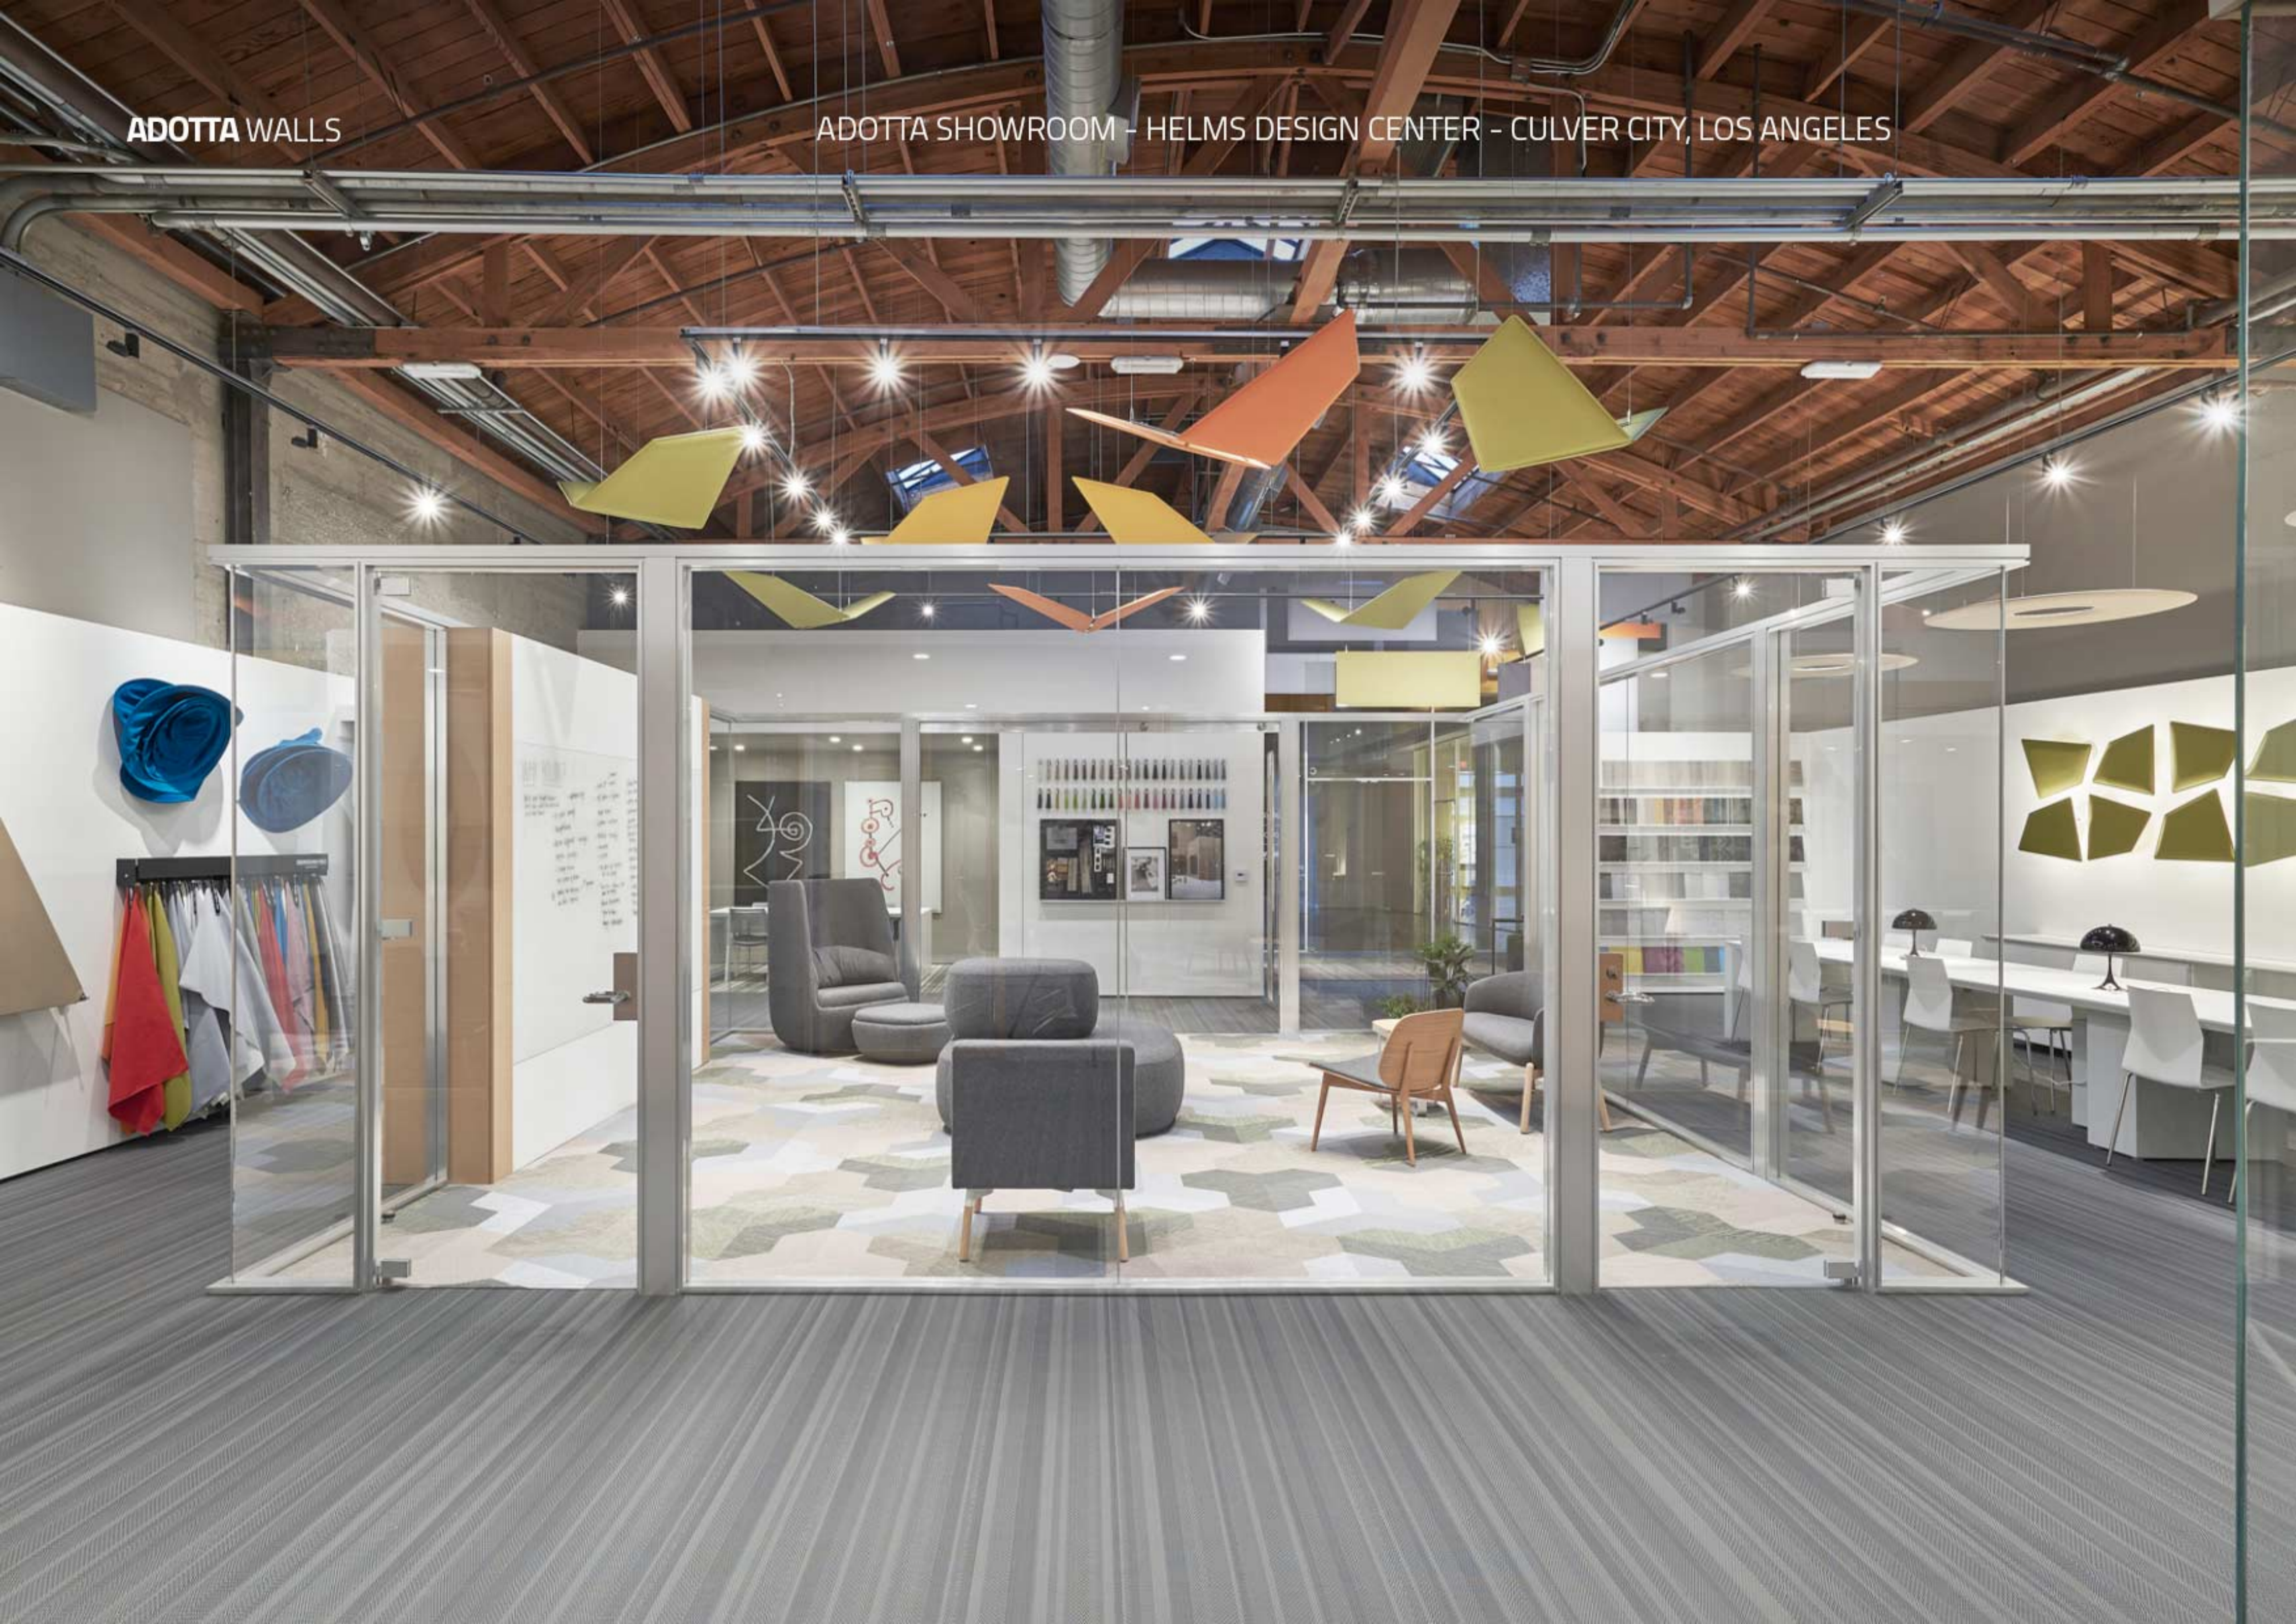

ADOTTA WALLS

ADOTTA SHOWROOM - HELMS DESIGN CENTER - CULVER CITY, LOS ANGELES