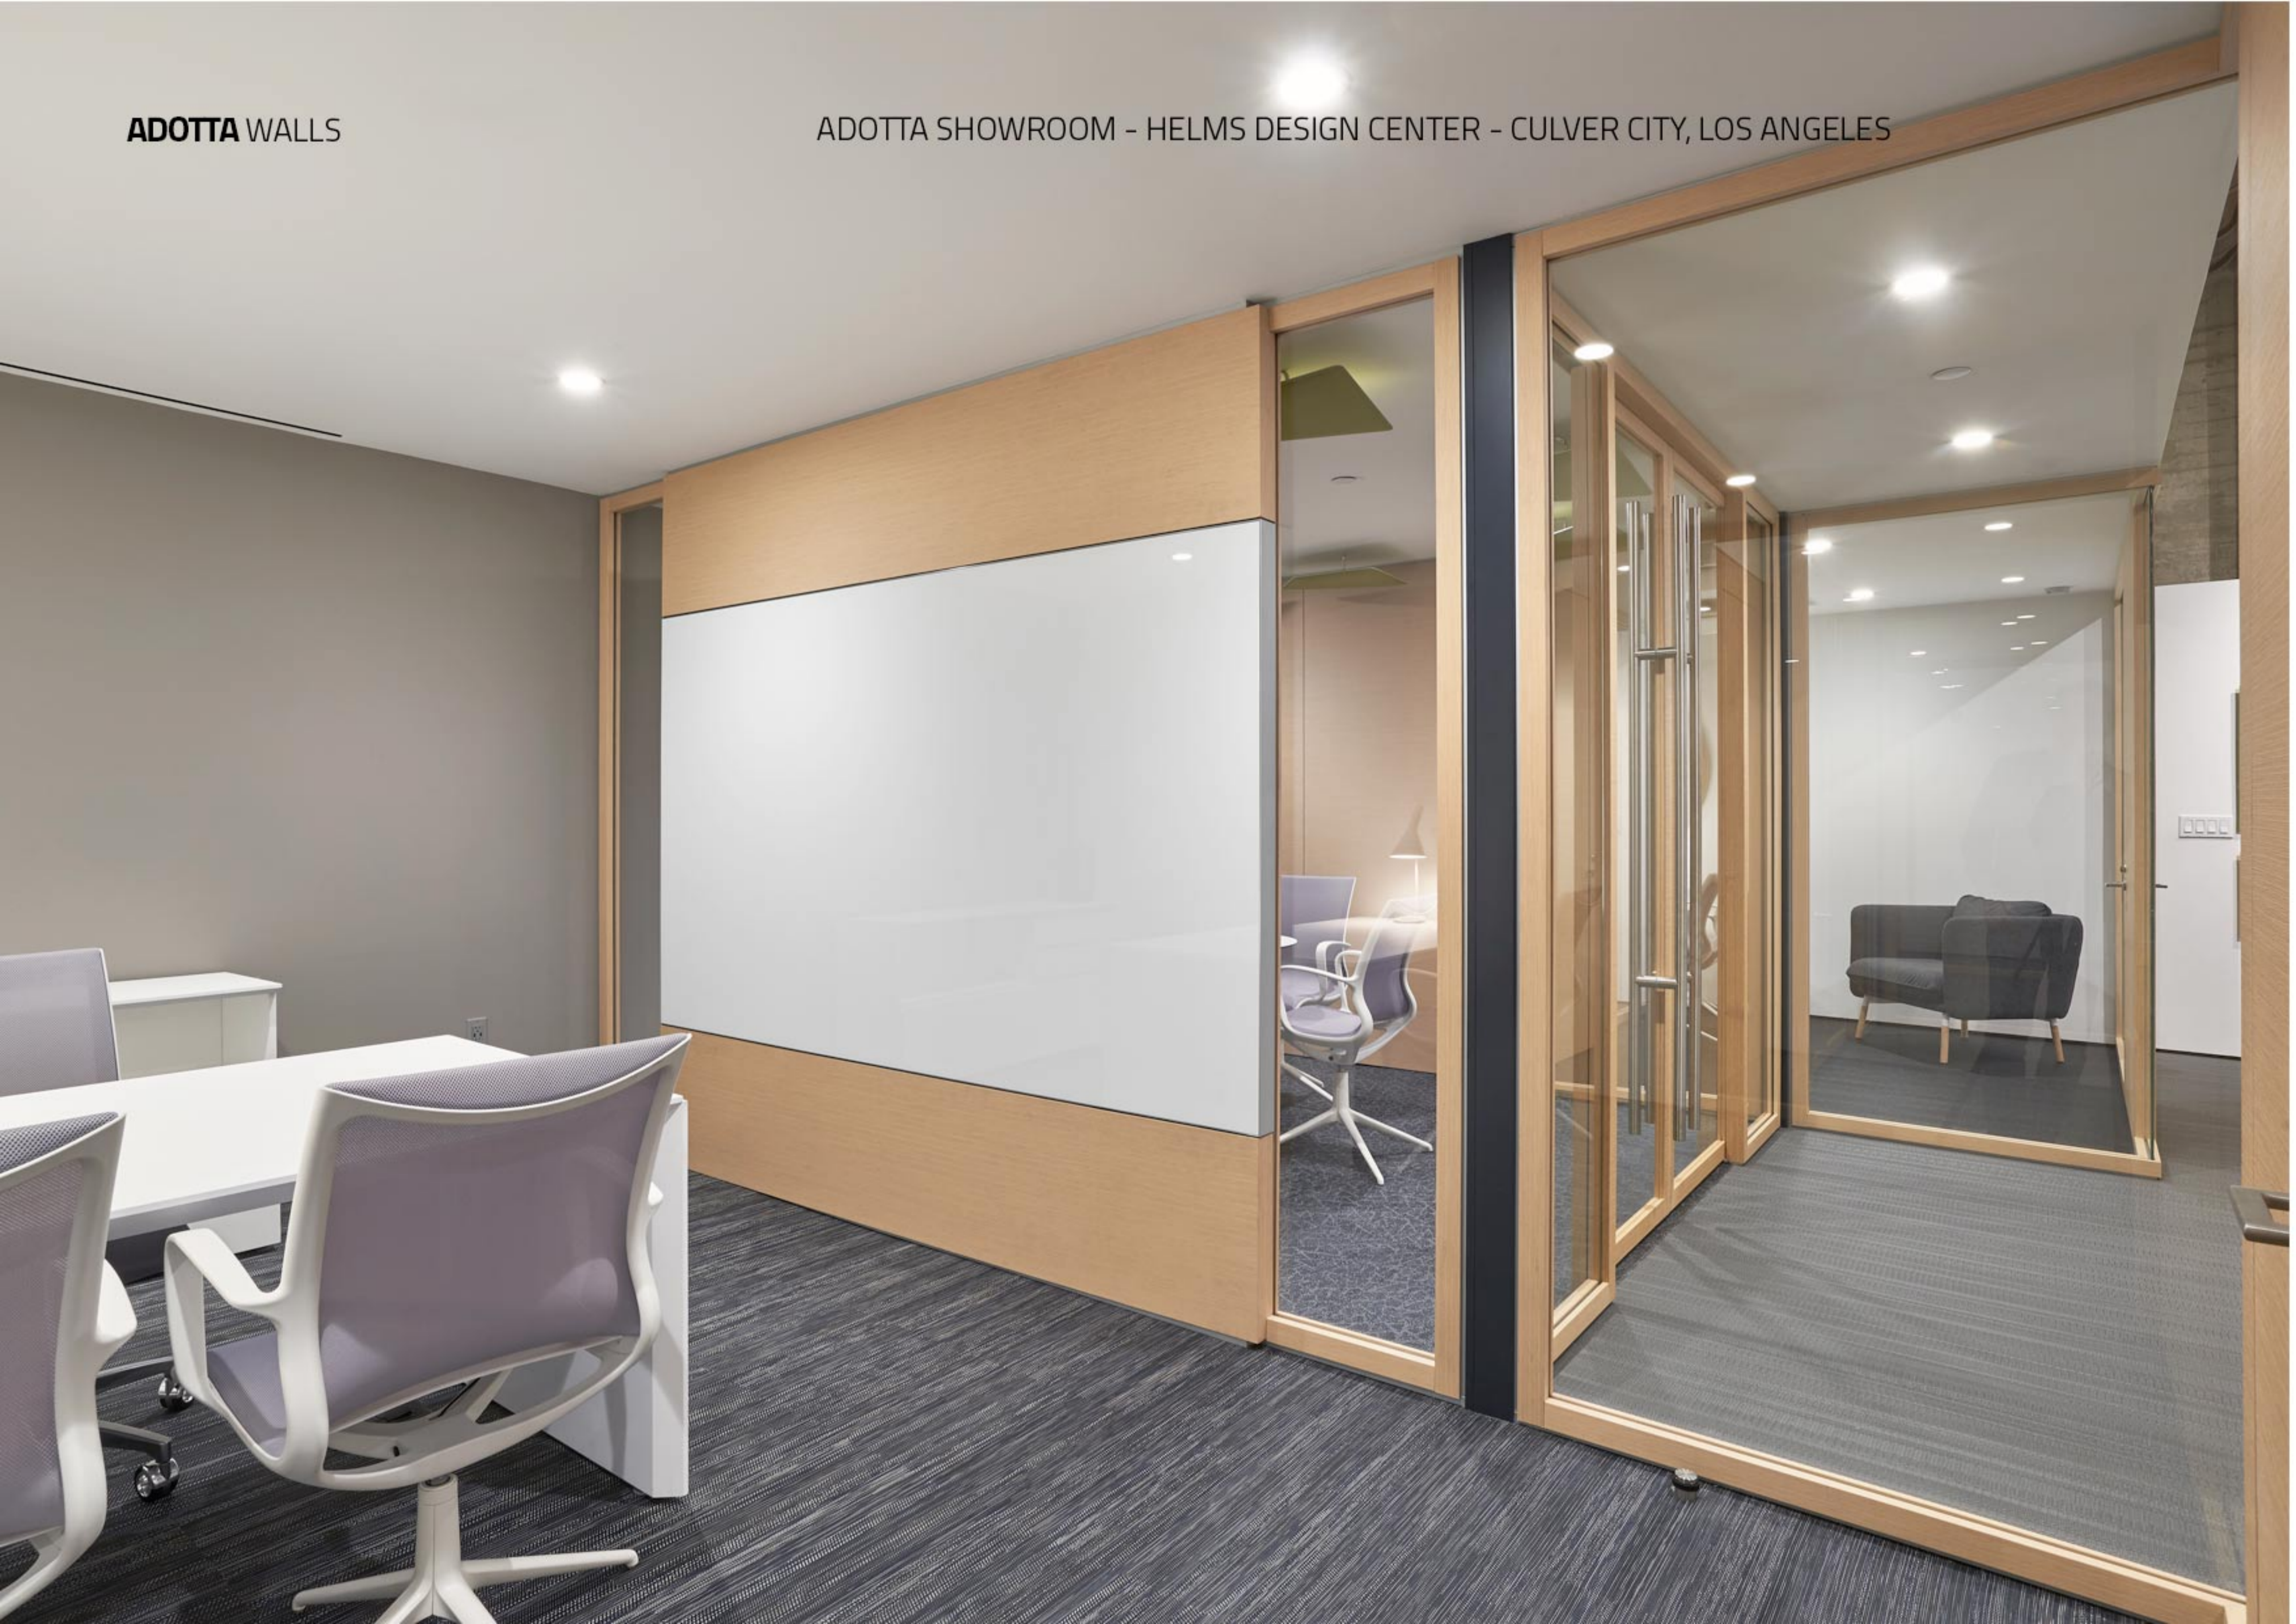

ADOTTA WALLS

ADOTTA SHOWROOM - HELMS DESIGN CENTER - CULVER CITY, LOS ANGELES